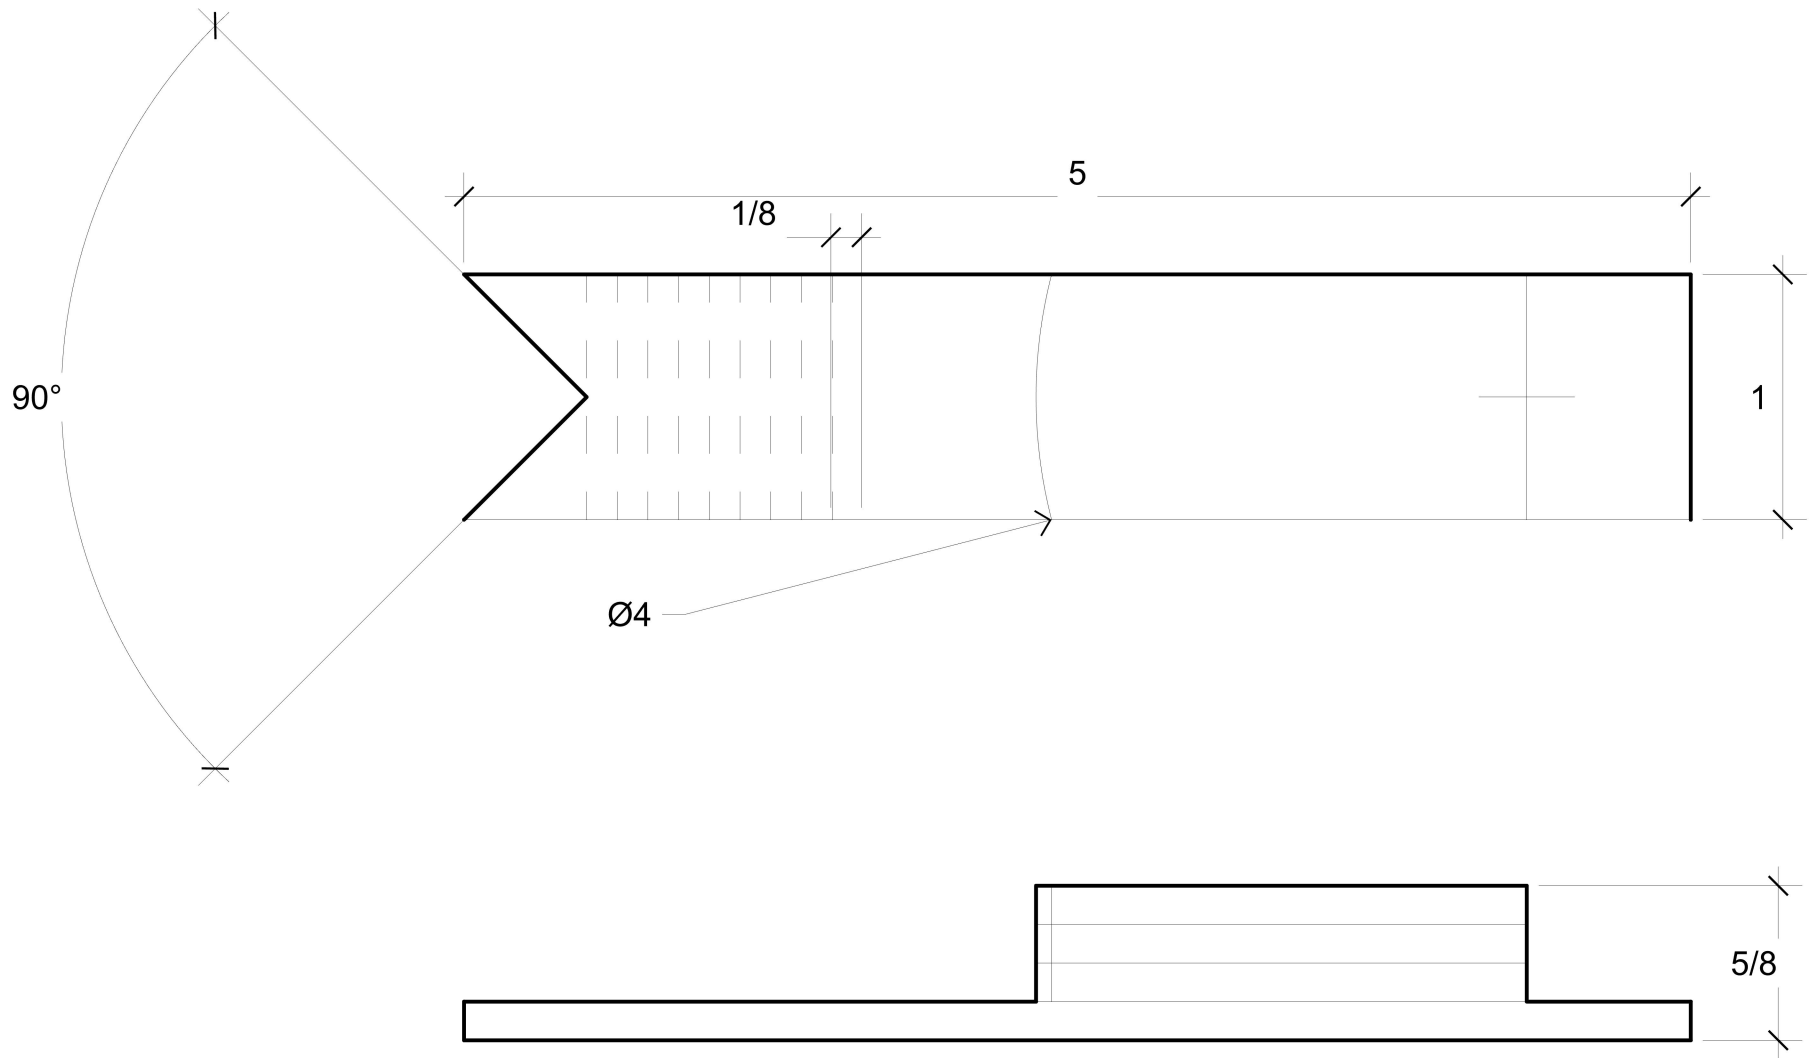

PROJECT NAME:	MARKING GAUGE
DRAWN BY:	WILLIAM NASH
DATE:	2020-01-01
NASH BOATWORKS	
	

PROJECT NAME:	MARKING GAUGE
DRAWN BY:	WILLIAM NASH
DATE:	2020-01-01